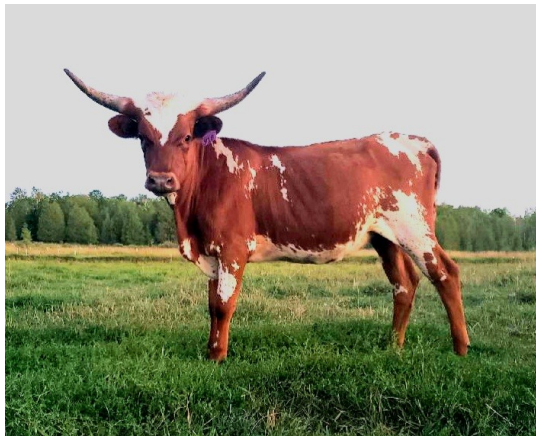

MC WILD PRINCESS

Date of Birth: 05/24/2019  
Registration 1: 285516

Courtesy of Meadow Creek Ranch

MC WILD PRINCESS

PB RED FROST

SDR Concealed Smooth

HL Red Baron

HUBBELL'S RIO TAFFEY

Concealed Weapon

SDR EL SMOOTH

COWBOY CHEX

BL PATTY SUE

JP RIO GRANDE

LCR TORREY'S ROAN TAFFY

Sharp Shooter 542

HORSESHOE J EXAMPLE

El Presidente

SMOOTH MOVE