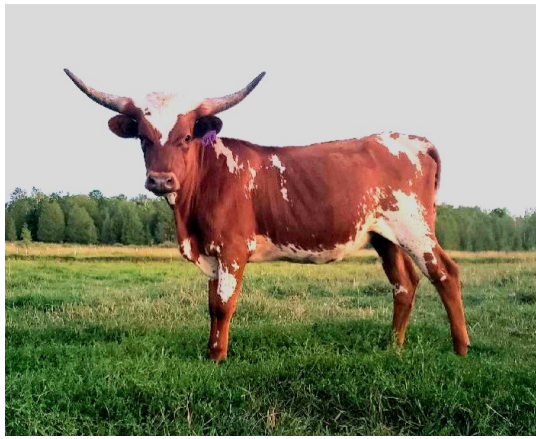

MC WILD PRINCESS

Date of Birth: 05/24/2019
Registration 1: 285516

Courtesy of Meadow Creek Ranch

MC WILD PRINCESS

PB RED FROST

SDR Concealed Smooth

HL Red Baron

HUBBELL'S RIO TAFFEY

Concealed Weapon

SDR EL SMOOTH

COWBOY CHEX

BL PATTY SUE

JP RIO GRANDE

LCR TORREY'S ROAN TAFFY

Sharp Shooter 542

HORSESHOE J EXAMPLE

El Presidente

SMOOTH MOVE